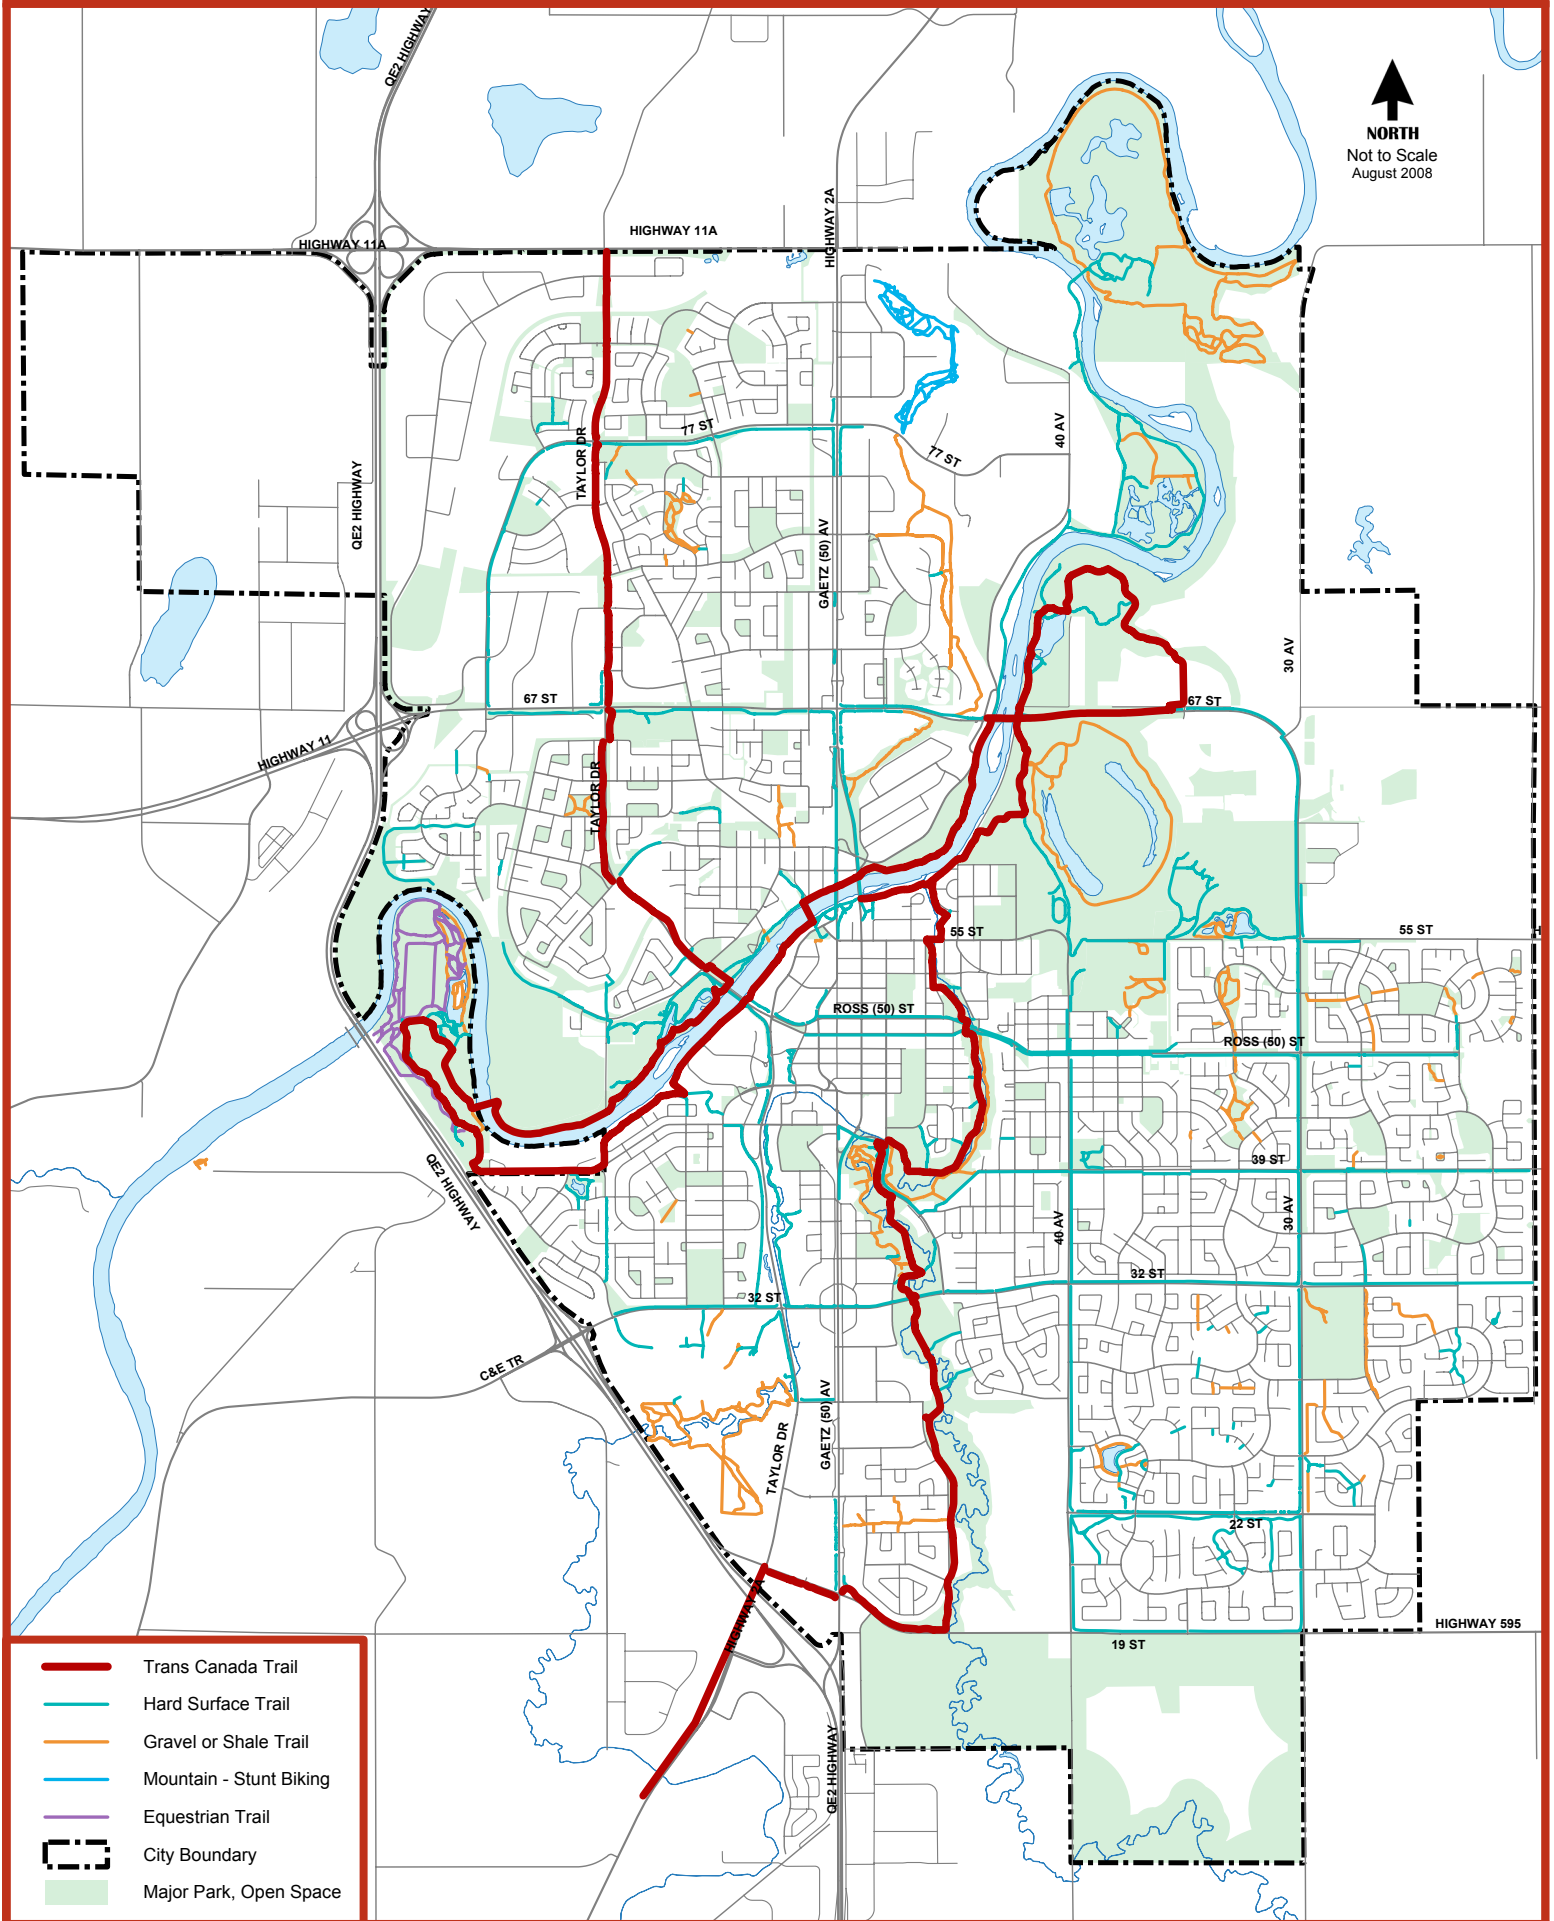

**NORTH**  
Not to Scale  
August 2008

- Trans Canada Trail
- Hard Surface Trail
- Gravel or Shale Trail
- Mountain - Stunt Biking
- Equestrian Trail
- City Boundary
- Major Park, Open Space