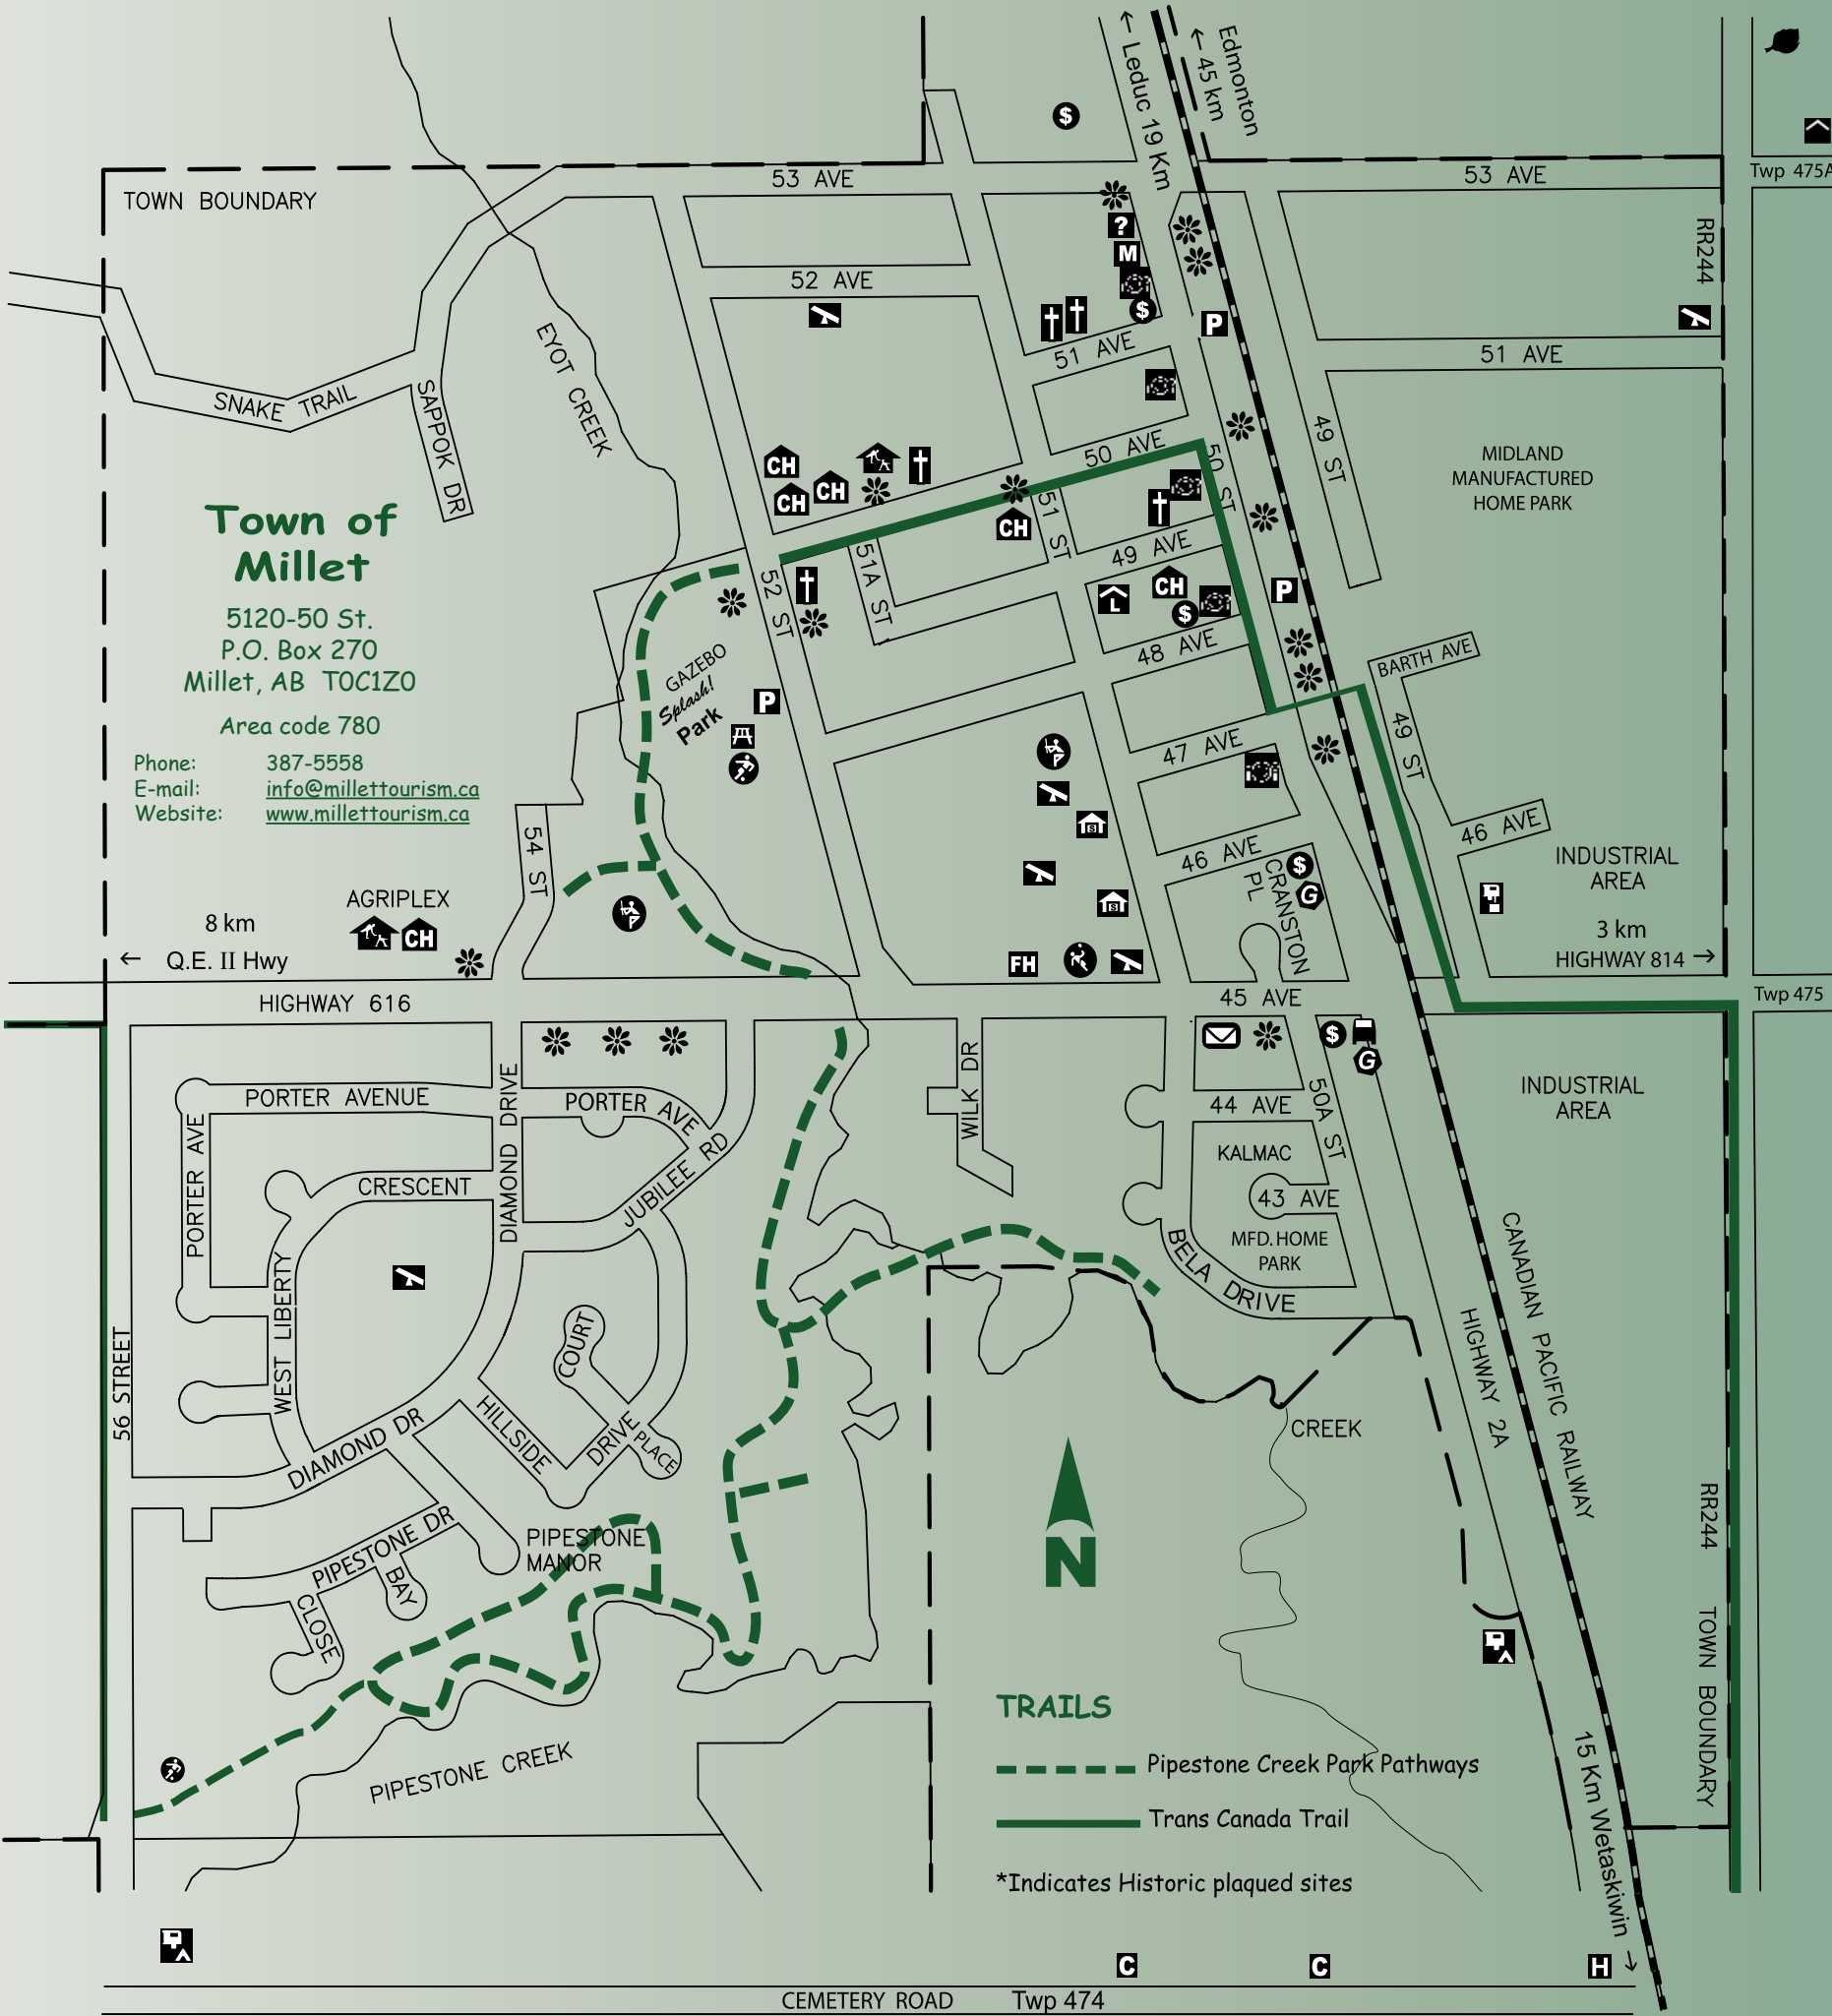

ANNUAL EVENTS
www.millettourism.ca

- March** Annual Ice Skating Carnival
- May** 4-H Show & Sale
- June** Millet Days (Farmer's Day Wknd)
Community Garage Sale (3rd Sat)
- August** Garden Tour & Strawberry Tea (2nd Sat)
Country Gospel Concert (2nd wknd)
Volksmarch (4th Sat)
- September** Harvest Festival (2nd Sat)
- November** Remembrance Day (Nov 11)
Arts & Crafts Guild Sale (3rd Fri)
Legion Christmas Craft Sale (Last Sat)
- December** Christmas Festival (1st Saturday)

HAIR SALONS

- Creative Karma Hair Styling 5009-50 St 387-0004
- Heather's Hair Design 4916-50 St 387-4093
- Scissors 4816-50 St 387-5255
- Triple C Esthetics 4918-50 St 387-5888

SPECIALTY SHOPS

- Aloette Cosmetics 5104 - 50 St 387-4849
- Butterfly Boutique 4920-50 St 387-4777
- Daisy Lane Flowers/Giftware & Crafts 5012-50 Av 387-0007
- Genie's Treasures 4302-50 St 387-2214
- Kilborn Antiques 5004-51 St 387-4546
- The Old Bank 5002-50 Ave

PARKS

- Centennial of Confederation Park 52 Av
- Phillips Park 51 Av
- Splash Pad/Gazebo & Picnic Area 52 St
- William Leonard Gray Park Diamond Drive

HISTORIC POINTS

- *Mercantile Building 5011-50 Av

MURALS

- Alberta Street 1903 5010-50 Av
- Community Spirit 5107-50 Av
- Once Upon a Time 5035-49 Av
- School Bell Kiosk 5120-50 St
- Veteran Mural/1930 St 5120-50 St
- We Serve 5023-49 Av

FOOD SERVICES

- Burger Barn 5003-47 Av 387-4776
- Fresh Market 5302-50 St 387-3663
- Costa's Pizza 5014-50 St 387-2399
- Ivy's Restaurant 5106-50 St 387-0008
- Juice Caboose Café & Ice Cream Bar 4918-50 St 387-5040
- Leanne's Bar & Grill 5802-50 St 387-5263
- Young's Restaurant 4820-50 St 387-3570